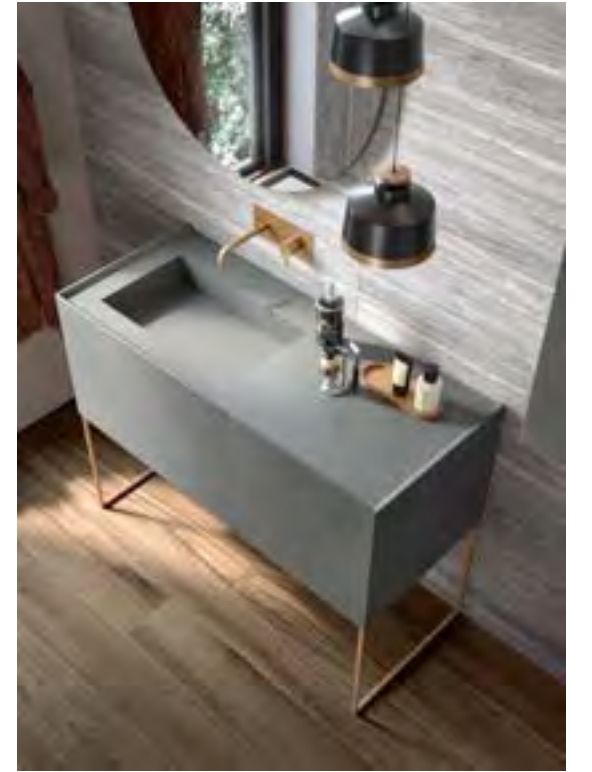

Per saperne di più
More information

<http://www.mirage.it>

Bathmood
Mirage Design Furniture

I APPEAL APR80120
Sugar GC 07 SP

ELYSIAN & JURUPA

COLLECTIONS

A modern looking interior characterized by an impressive combination of grey travertine effect together with delicate wood and resin notes.