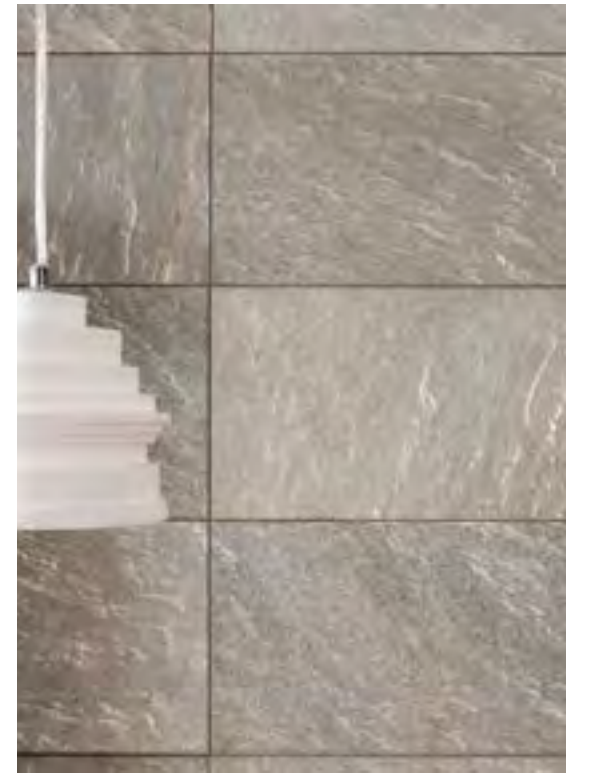

COLLECTION

A balanced aesthetic, a perfect harmony of shades in every detail.

a Rivestimento parete
Wall cladding

Waterfall QR 03

200x600/8"x24" NAT

NAT: Naturale_Natural

b Rivestimento doccia
Shower cladding