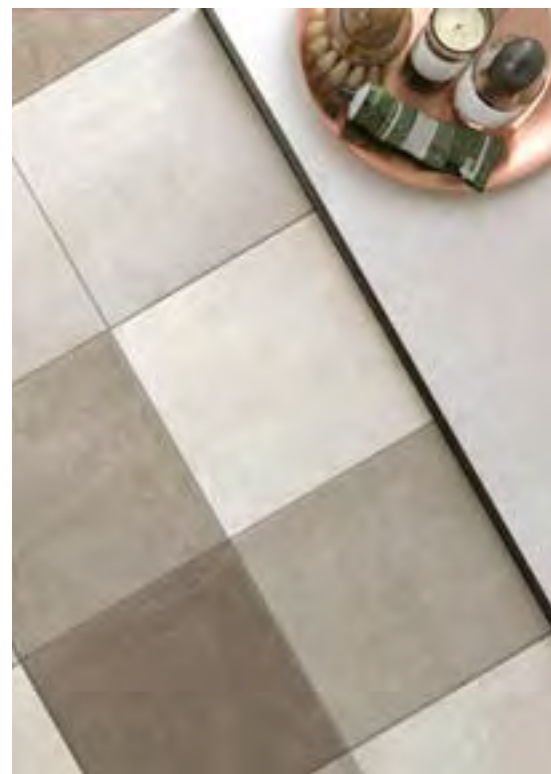

<http://www.mirage.it>

GLOCAL

COLLECTION

A modern design scene! An alternation of both dark and light gray shades enchant a delicate geometrical harmony.

a Rivestimento parete
Wall cladding

Type GC 04

1200x2400/48"x96" SP