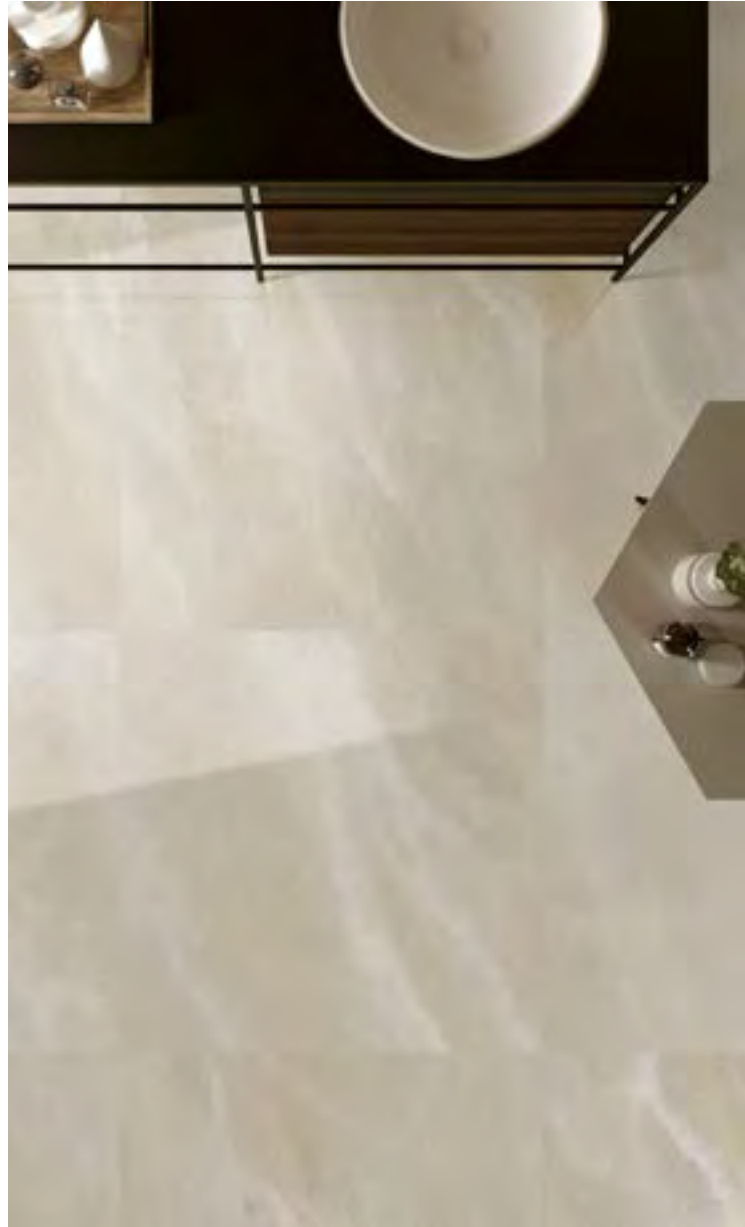

GC CP

**GLOCAL &
COSMOPOLITAN**

COLLECTIONS

An unexpected dialogue between two different aesthetics create a refined and unconventional style.