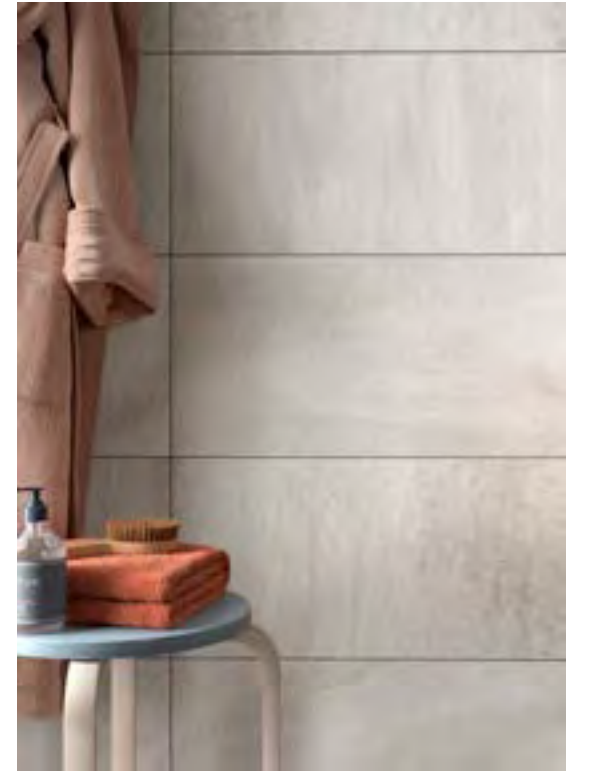

<http://www.mirage.it>

SILVERLAKE

COLLECTION

Soft veins and meticulous details for a truly unique and surprising chromatic harmony.

Rivestimento parete
Wall cladding

Braies SK 01

Nemi SK 04

Rivestimento doccia
Shower cladding