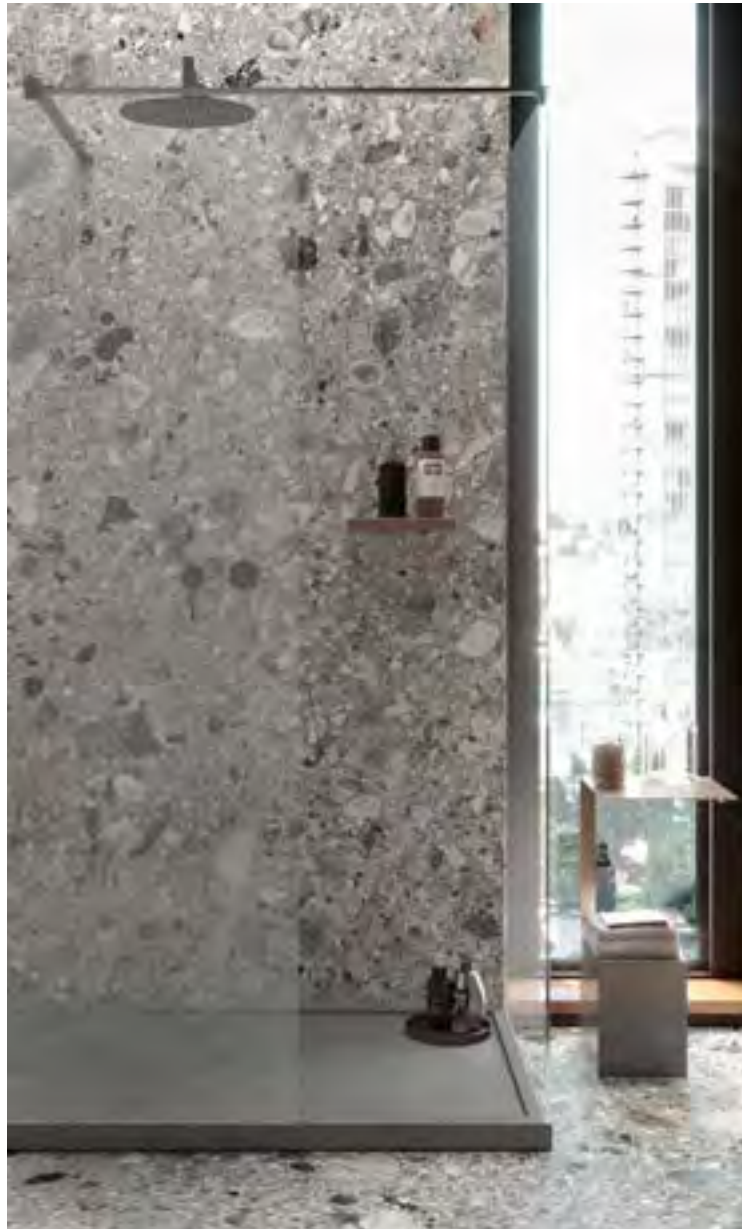

Per saperne di più
More information

<http://www.mirage.it>

NORR & CLAY

COLLECTIONS

Contemporary materials become precious skins that dress space and its geometries.

Bathmood

Mirage Design Furniture

- 1 JOY JY120TS
Farge RR 05 NAT
- 2 JOY JY90B
Verve CL 05 SP
- 3 BLISS MR4590
Verve CL 05 SP
- 4 APPEAL APR80160
Verve CL 05 SP