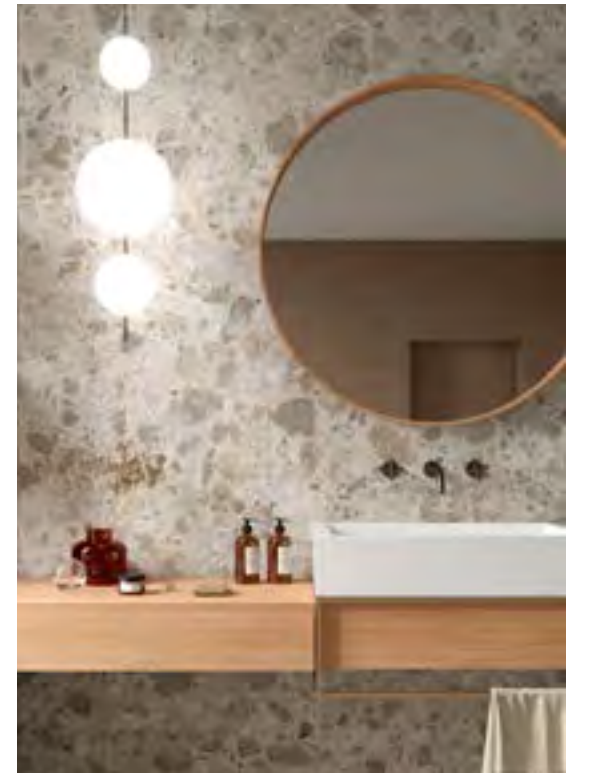

a Rivestimento parete
Wall cladding

NAT: Naturale_Natural

b Rivestimento doccia
Shower cladding

c Pavimento
Floor

Stucchi consigliati
Recommended grouts

	Pavimento Floor	Rivestimento Wall
KERA/KOLL	44	08
MAPEI	133 Sabbia	133 Sabbia
LATICRETE	17 Marble Beige	17 Marble Beige

Per saperne di più
More information

<http://www.mirage.it>