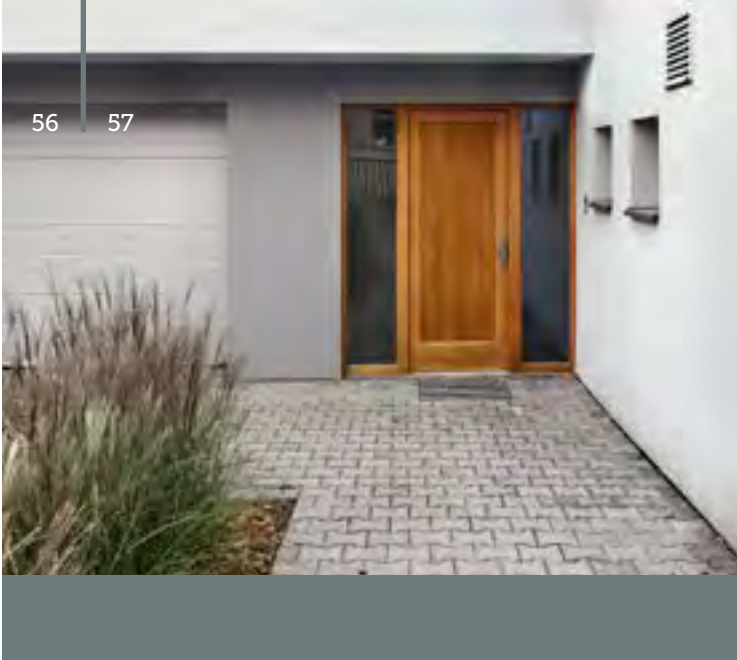

LEMMY

COLLECTION

The lived-in metal effect is enhanced by unconventional chromatic contrasts, for a urban chic effect.