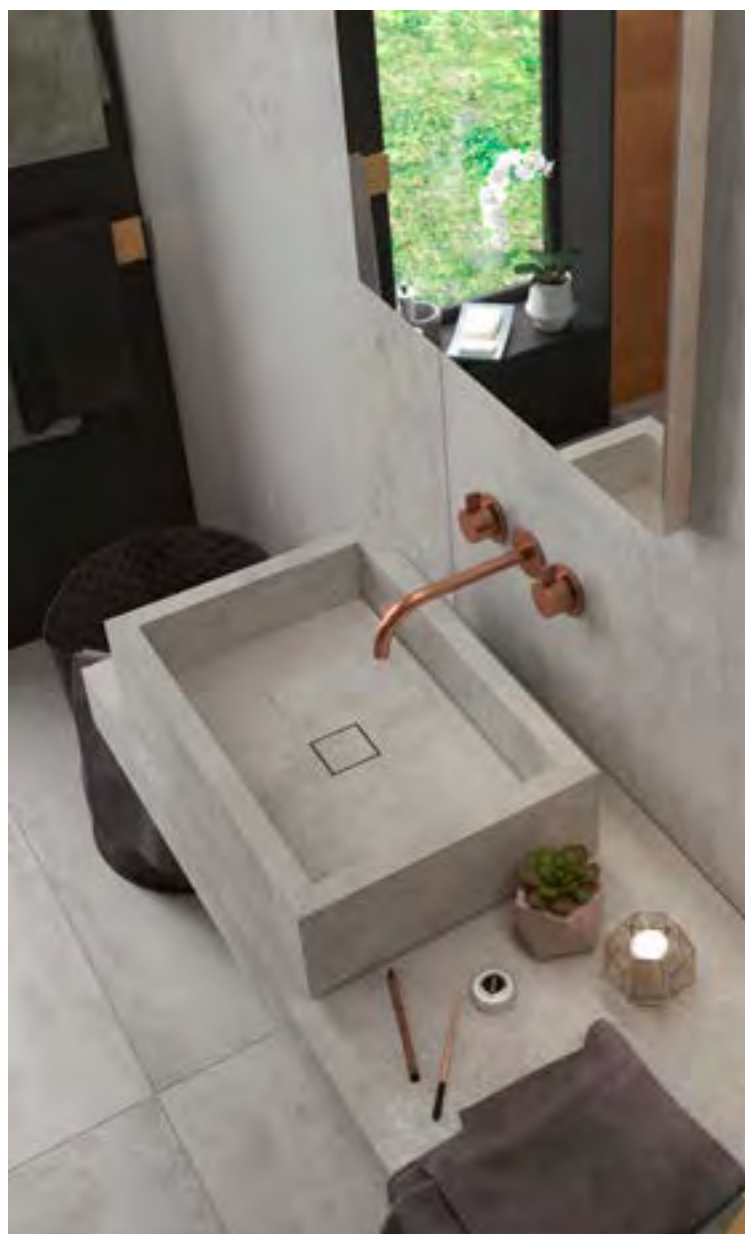

LEMMY

COLLECTION

The lived-in metal effect is enhanced by unconventional chromatic contrasts, for a urban chic effect.