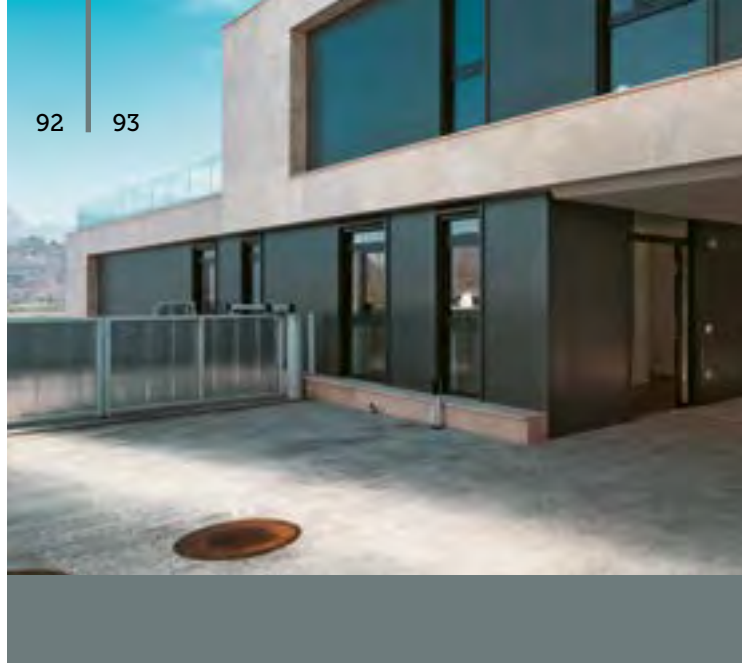

GC JW
GLOCAL & JEWELS
COLLECTIONS

The neutral and essential soul of the concrete emphasizes the preciousness of marble: a new and astonishing combination.