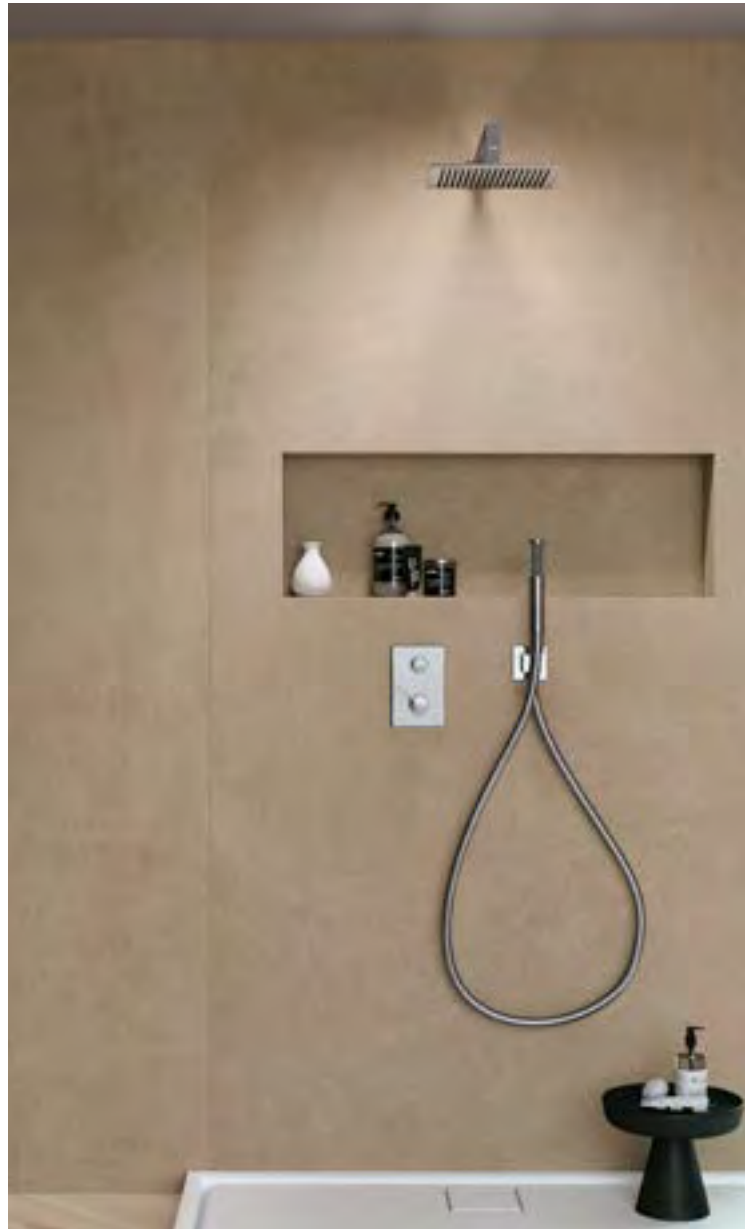

Per saperne di più
More information

<http://www.mirage.it>

GLOCAL & KORU

COLLECTIONS

Style is a matter of details all tailored to the contemporary lifestyle.

a Rivestimento parete
Wall cladding

Chamois GC 07